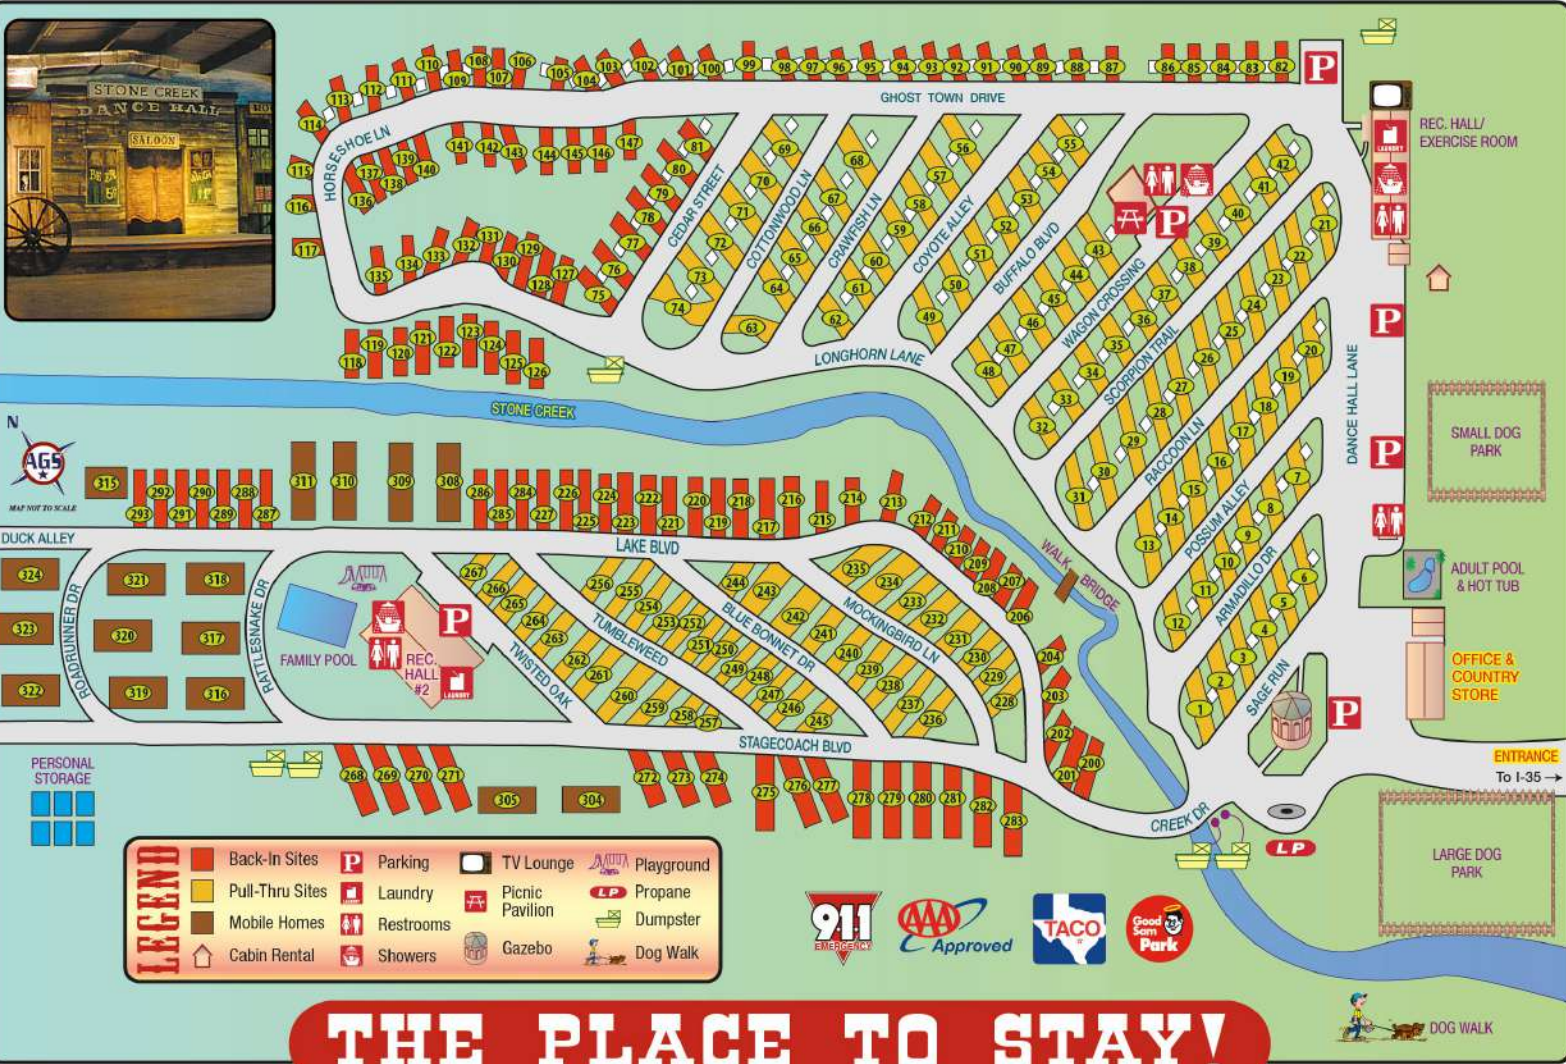

# STONE CREEK RV PARK

Back-In Sites	Parking	TV Lounge	Playground
Pull-Thru Sites	Laundry	Picnic Pavilion	Propane
Mobile Homes	Restrooms	Dumpster	Dog Walk
Cabin Rental	Showers	Gazebo	

**THE PLACE TO STAY!**