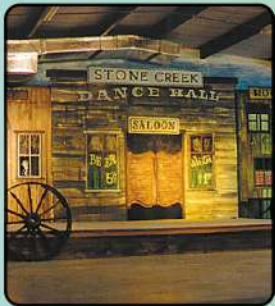

# STONE CREEK RV PARK

Back-In Sites	Parking	TV Lounge	Playground
Pull-Thru Sites	Laundry	Picnic Pavilion	Propane
Mobile Homes	Restrooms	Dumpster	Dog Walk
Cabin Rental	Showers	Gazebo	

**THE PLACE TO STAY!**